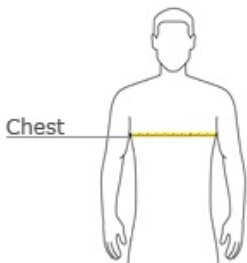

Youth Full-Zip Hooded Sweatshirt 993B

- 8-ounce, 50/50 cotton/poly NuBlend™ pill-resistant fleece
- Single-ply hood
- Seamless body with set-in sleeves
- No drawcord at hood
- 1x1 rib knit cuffs and waistband with spandex
- Coverseamed neck, armholes and waistband
- Front pouch pockets

CARE INSTRUCTIONS

JERZEES® - Youth Full-Zip Hooded Sweatshirt. 993B

HOW TO MEASURE

CHEST
With arms down at sides, measure around the upper body, under arms and over the fullest part of the chest.

SIZE CHART

	S	M	L	XL
Size	6/8	10/12	14/16	18/20
Chest	22-24	24-26	26-28	28-30

COLOR INFORMATION

Ash

Black

True Navy

*Not all sizes are available in every color.