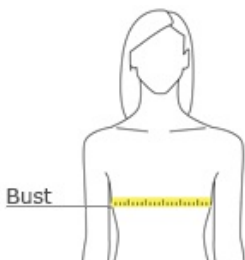

- 100% polyester with PU coating
- Polyester lining throughout
- Gently contoured silhouette
- Zip-off hood with drawcord and toggles
- Interior zippered pocket
- Front zippered pockets
- Adjustable snap cuffs
- Open hem with drawcord and toggles for adjustability
- Port Pocket™ for easy embroidery access

front

back

CARE INSTRUCTIONS

Machine wash cold. Do not bleach or dry clean. Do not tumble dry.

HOW TO MEASURE

BUST

With arms down at sides, measure around the upper body, under arms and around the fullest part of the bust.