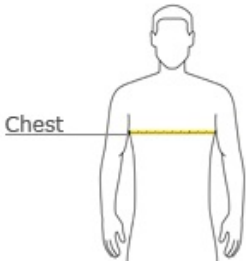

Youth Full-Zip Hooded Sweatshirt PC90YZH

Nothing's better for chilling out than your favorite zip-up hoodie—at a budget-friendly price.

- 7.8-ounce, 50/50 cotton/poly fleece
- Two-ply hood
- No drawcord at hood
- Set-in sleeves
- Front pouch pockets

CARE INSTRUCTIONS

Machine wash cold with like colors. Do not bleach. Tumble dry low. Warm iron if necessary.

front

back

HOW TO MEASURE

CHEST

With arms down at sides, measure around the upper body, under arms and over the fullest part of the chest.

SIZE CHART

	XS	S	M	L	XL
Size	2/4	6/8	10/12	14/16	18/20

COLOR INFORMATION

Athletic Heather
PMS 435 C

Black
PMS Process Black
C

Navy
PMS 7546 C

Red
PMS 200 C

Royal
PMS 660 C