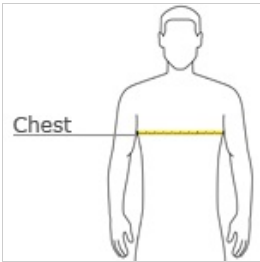

Youth NuBlend® Full-Zip Hooded Sweatshirt. 993B

- 8-ounce, 50/50 cotton/poly NuBlend® pill-resistant fleece
- High stitch density for a smooth printing canvas
- Single-ply hood
- 1x1 rib knit cuffs and waistband
- Double-needle, coverseamed neck, armholes and waistband
- Front pouch pockets
- Ash (formerly Birch)
- No drawcord at hood

front

back

HOW TO MEASURE

CHEST

With arms down at sides, measure around the upper body, under arms and over the fullest part of the chest.

SIZE CHART

	S	M	L	XL
Size	6/8	10/12	14/16	18/20

COLOR INFORMATION