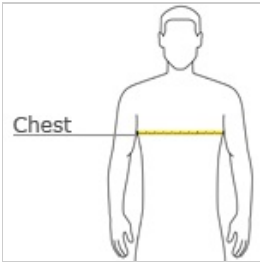

- 5.3-ounce, 100% cotton
- 99/1 cotton/poly (Ash)
- 90/10 cotton/poly (Sport Grey, Antique Cherry Red, Antique Irish Green, Antique Jade Dome, Antique Orange, Antique Sapphire)
- 50/50 cotton/poly (Blackberry, Dark Heather, Heather Military Green, Heather Red, Heathered Sapphire, Lilac, Midnight, Neon Blue, Neon Green, Russet, Sunset, Tweed, Safety Green, Safety Orange, Safety Pink, Graphite Heather)
- Seamless double-needle 7/8" collar
- Double-needle sleeves and hem
- Taped neck and shoulders
- Tearaway label

Due to the nature of 50/50 cotton/poly neon fabrics, special care must be taken throughout the printing process.

front

back

HOW TO MEASURE

CHEST

With arms down at sides, measure around the upper body, under arms and over the fullest part of the chest.

SIZE CHART

	S	M	L	XL	2XL	3XL
Chest	34-36	38-40	42-44	46-48	50-52	54-56

COLOR INFORMATION

Antique Cherry Red PMS 7427 C	Antique Irish Green PMS 348 C	Antique Jade Dome PMS 7717 C	Antique Orange PMS 7599 C	Antique Sapphire PMS 7706 C	Ash* PMS COOL GREY 3 C	Azalea PMS 224 C	Berry PMS 683 C	Black PMS 426 C	Blackberry PMS 276 C	Brown Savana PMS 7531 C
Cardinal PMS 1955 C	Carolina Blue PMS 659 C	Charcoal PMS COOL GREY 10 C	Cobalt PMS 2746 C	Coral Silk PMS 1777 C	Corn silk PMS 393 C	Daisy PMS 122 C	Dark Chocolate PMS 412 C	Dark Heather PMS 7545 C	Electric Green PMS 361 C	Forest PMS 5535 C
Garnet PMS 188 C	Gold PMS 1235 C	Graphite Heather PMS 424 C	Gravel PMS COOL GREY 8 C	Heather Military Green PMS 416 C	Heather Red PMS 703 C	Heather Sapphire PMS 7690 C	Heliconia PMS 213 C	Ice Grey PMS WARM GREY 1	Indigo Blue PMS 5405 C	Irish Green PMS 2252 C
Kiwi	Light Blue	Light Pink	Lilac	Lime	Maroon	Midnight	Military Green	Mint Green	Natural	Navy