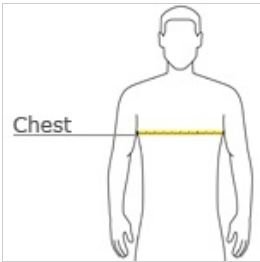

Tagless® 100% Cotton Long Sleeve T-Shirt. 5586

- 6-ounce, 100% ComfortSoft® cotton
- 99/1 cotton/poly (Ash)
- 90/10 cotton/poly (Light Steel)
- Tagless label
- Lay-flat collar
- Double-needle coverseamed neck
- Shoulder-to-shoulder taping
- Rib knit cuffs

Please note: This product is transitioning from tagged labels to tag-free and orders may contain a combination of both.

front

back

HOW TO MEASURE

CHEST
With arms down at sides, measure around the upper body, under arms and over the fullest part of the chest.

SIZE CHART

	S	M	L	XL	2XL	3XL
Chest	34-36	38-40	42-44	46-48	50-52	54-56

COLOR INFORMATION

Ash**
PMS HEATHERED

Black
PMS BLACK 6 C

Deep Forest
PMS 5535 C

Deep Red
PMS 207 C

Deep Royal
PMS 662 C