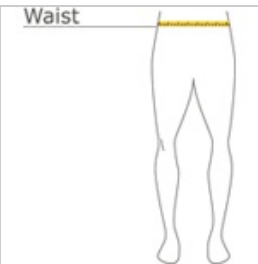

Cozy sweats in our core weight.

- 7.8-ounce, 50/50 cotton/poly fleece
- Air jet yarn for a soft, pill-resistant finish
- Elastic waistband
- No drawcord
- Elastic bottom cuffs

front

back

HOW TO MEASURE

WAIST

Measure waist at the height pants are normally worn, and keep tape comfortably loose.

SIZE CHART

	XS	S	M	L	XL
Waist	24-26	26-28	28-30	30-32	32-34
Size	4	6/8	10/12	14/16	18/20

COLOR INFORMATION

Athletic Heather Charcoal
PMS COOL GREY PMS 2334 C
7C