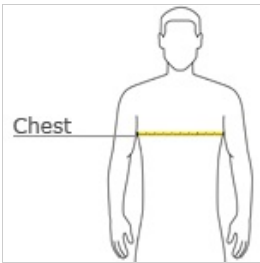

CARE INSTRUCTIONS

Machine wash cold, inside out with like colors. Only non-chlorine bleach when needed. Tumble dry medium, medium/hot iron. Do not iron decoration.

front

back

HOW TO MEASURE

CHEST

With arms down at sides, measure around the upper body, under arms and over the fullest part of the chest.

SIZE CHART

| | XS | S | M | L | XL |
|-------|-------|-------|-------|-------|-------|
| Size | 4 | 6/8 | 10/12 | 14/16 | 18/20 |
| Chest | 25-26 | 26-28 | 28-30 | 30-32 | 32-35 |

COLOR INFORMATION

| | | | | | | | | | | |
|---|---|--|--|---|--|---|---|--|---|--|
|  Aquatic Blue PMS 2389C |  Ash* PMS COOL GREY 3 C |  Athletic Heather* PMS COOL GREY |  Athletic Maroon PMS 504C |  Candy Pink PMS 189C |  Cardinal PMS 7638C |  Charcoal PMS COOL GRAY 11C |  Clover Green PMS 347C |  Dark Chocolate Brown PMS 412C |  Dark Green PMS 560C |  Dark Heather Grey PMS 7540C |
|  Gold PMS 137C |  Heather Navy PMS 2379C |  Heather Purple PMS 7672C |  Heather Red PMS 703C |  Heather Royal PMS 7684C |  Jet Black PMS NTR BLACK C |  Kelly PMS 340C |  Light Blue PMS 278C |  Lime PMS 367C |  Natural PMS 9185C |  Navy PMS 2380C |
|  Neon Blue* PMS 801 C |  Neon Green* PMS 909 C |  Neon Orange* PMS 811 C |  Neon Pink* PMS 926 C |  Neon Yellow* PMS 379 C |  Orange PMS 172C |  Purple PMS 7672C |  Red PMS 200C |  Royal PMS 2133C |  Sand PMS 2312C |  Sangria PMS 2046C |