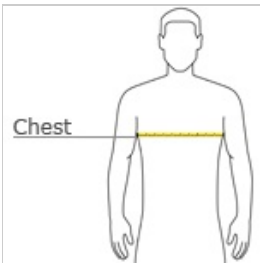

Youth Heavy Blend™ Hooded Sweatshirt. 18500B

- 8-ounce, 50/50 cotton/poly
- Double-needle stitching at waistband and cuffs
- Double-lined hood
- No drawcord at hood
- 1x1 rib knit cuffs and waistband with spandex
- Front pouch pocket

front

back

HOW TO MEASURE

CHEST
With arms down at sides, measure around the upper body, under arms and over the fullest part of the chest.

SIZE CHART

| | XS | S | M | L | XL |
|-------|-------|-------|-------|-------|-------|
| Size | 6-8 | 10-12 | 14-16 | 18-20 | 22-24 |
| Chest | 30-32 | 32-34 | 34-36 | 36-38 | 38-40 |