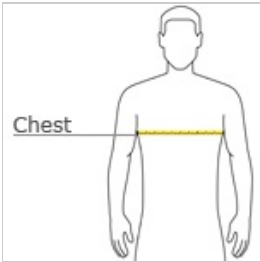

Cozy sweats in our core weight.

- 7.8-ounce, 50/50 cotton/poly fleece
- Air jet yarn for a soft, pill-resistant finish

Due to the nature of 50/50 cotton/polyester neon fabrics, special care must be taken throughout the printing process.

front

back

**HOW TO MEASURE**

**CHEST**

With arms down at sides, measure around the upper body, under arms and over the fullest part of the chest.

**SIZE CHART**

	S	M	L	XL	2XL	3XL	4XL
Chest	35-37	38-40	41-43	44-46	47-49	50-53	54-57