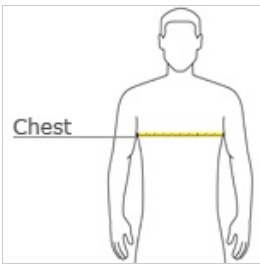

Cozy sweats in our core weight.

- 7.8-ounce, 50/50 cotton/poly fleece
- Air jet yarn for a soft, pill-resistant finish

Due to the nature of 50/50 cotton/polyester neon fabrics, special care must be taken throughout the printing process.

front

back

HOW TO MEASURE

CHEST

With arms down at sides, measure around the upper body, under arms and over the fullest part of the chest.

SIZE CHART

	S	M	L	XL	2XL	3XL	4XL
Chest	35-37	38-40	41-43	44-46	47-49	50-53	54-57