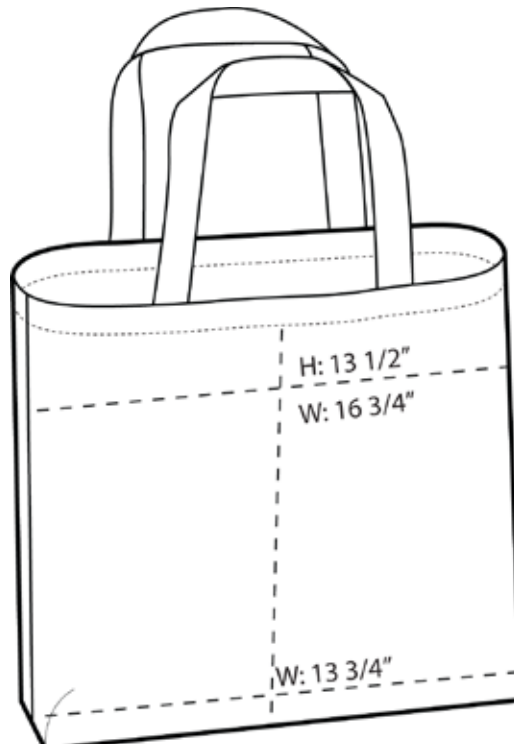

## Port & Company® Convention Tote B050

A simple and effective way to make your logo mobile.

- 10-ounce, 100% cotton twill
- Cotton web handles
- Dimensions: 14" h x 14" w x 3" d, Approx. 588 cubic inches

### COLOR

Black  
PMS BLACK 7 C

Natural  
PMS 7500 C

Navy  
PMS 532 C

Red  
PMS 187 C

Washed Denim  
PMS 5405 C

**Port & Company® Convention Tote B050**

---

Front View

Back View

Note: Best graphic placement should be per the embellisher/screen printer recommendations.