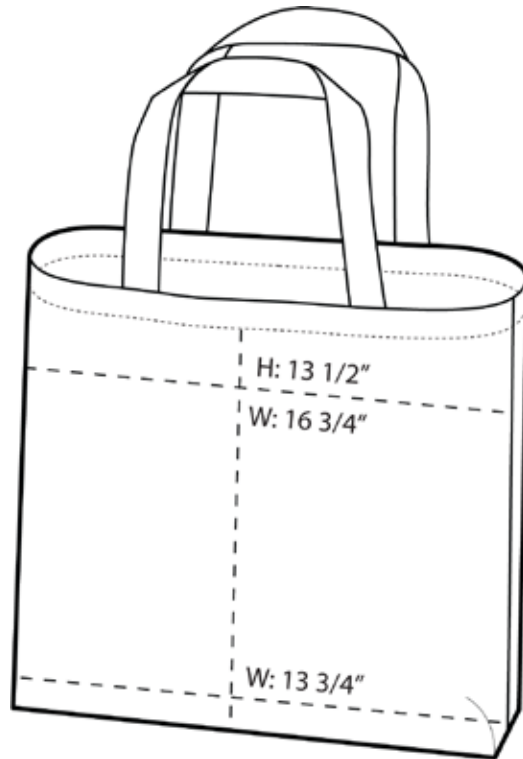

## Port & Company® Convention Tote B050

A simple and effective way to make your logo mobile.

- 10-ounce, 100% cotton twill
- Cotton web handles
- Dimensions: 14" h x 14" w x 3" d, Approx. 588 cubic inches

### COLOR

Black  
PMS BLACK 7 C

Natural  
PMS 7500 C

Navy  
PMS 532 C

Red  
PMS 187 C

Washed Denim  
PMS 5405 C

**Port & Company® Convention Tote B050**

---

Front View

Back View

Note: Best graphic placement should be per the embellisher/screen printer recommendations.