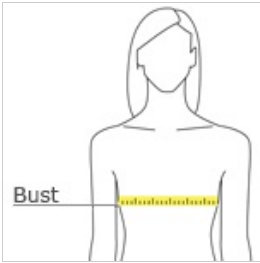

# Ladies Mini Stripe Gathered Racerback Tank. DM421

Our mini stripe tank has gathers in the back for easygoing movement.

- 4-ounce, 100% ring spun combed cotton yarn dye, 30 singles

front

back

## HOW TO MEASURE

### BUST

With arms down at sides, measure around the upper body, under arms and around the fullest part of the bust.