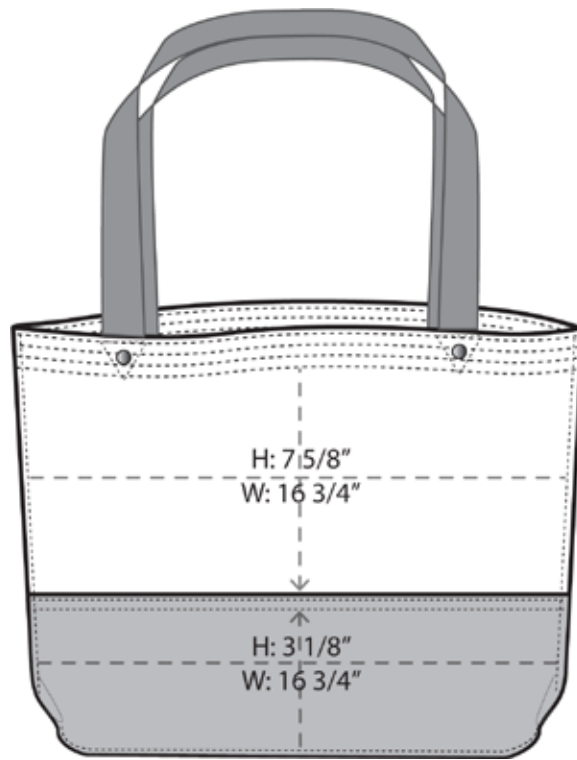

Port Authority® Medium Felt Tote BG402M

Constructed from easy-to-decorate felt, this sturdy colorblock tote has riveted web handles. Available in two sizes, it's a budget-friendly way to carry almost anything.

- 100% polyester felt
- Dimensions: 12”h x 17”w x 4.25”d, Approx. 867 cubic inches

Note: Bags not intended for use by children 12 and under. Includes a California Prop 65 and social responsibility [hangtag](#).

Engine Red/
Felt Charcoal
PMS 7427 C

Felt Charcoal/
Felt Grey
PMS 7540 C

Raspberry Sorbet/
Felt Grey
PMS 7433 C

Royal/ Felt Charcoal
PMS 654 C

Front View

Note: Best graphic placement should be per the embellisher/screen printer recommendations.