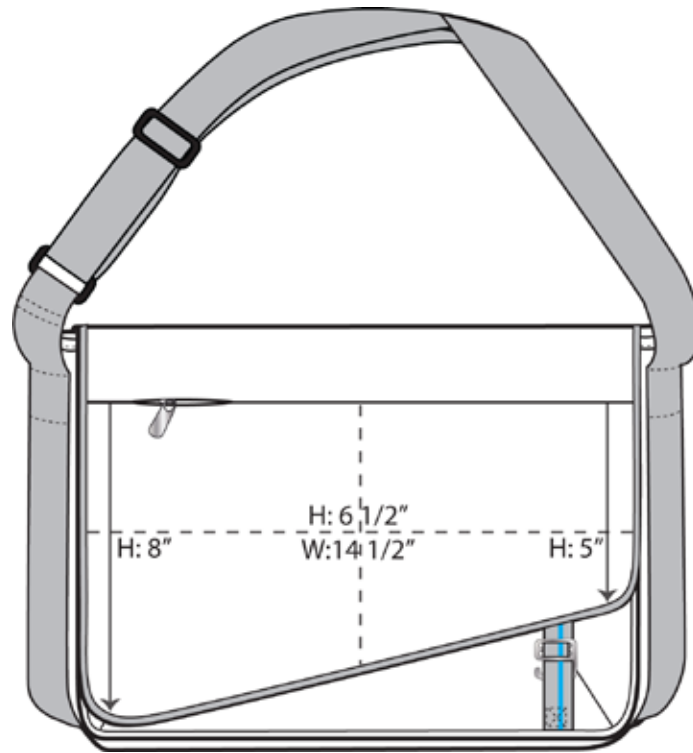

## Port Authority® Transit Messenger BG302

Constructed from durable ballistic fabric, this modern messenger will keep you organized while protecting your tablet and laptop with padded compartments.

- 1,680 denier ballistic polyester
- Adjustable sling shoulder strap
- Organization panel under asymmetrical front flap
- Zippered pocket on front flap for easy embellishment
- Large main compartment with padded tablet sleeve
- Laptop sleeve dimensions: 11" h x 14.5" w x 1" d; fits most 15" laptops
- Dimensions: 11" h x 15" w x 3.25" d; Approx. 536 cubic inches

### COLOR

Black/ Deep Smoke  
PMS NTR BLACK C

Dark Steel Blue/ Black  
PMS 432 C

Deep Smoke/ Royal  
PMS 425 C

Front View

Note: Best graphic placement should be per the embellisher/screen printer recommendations.