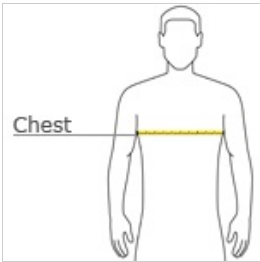

Fruit of the Loom® HD Cotton™ 100% Cotton T-Shirt. 3930

- 5-ounce, 100% cotton jersey
- 50/50 cotton/poly (Black Heather, Retro Heather Coral, Retro Heather Green, Retro Heather Pink, Retro Heather Purple, Retro Heather Royal)
- 98/2 cotton/poly (Ash)
- 90/10 cotton/poly (Athletic Heather)
- High density fabric for exceptional print clarity
- Tearaway label
- Double-needle coverstitching on front neck
- Seamless 1x1 rib knit collar
- Shoulder-to-shoulder taping
- Double-needle sleeves and hem

front

back

HOW TO MEASURE

CHEST

With arms down at sides, measure around the upper body, under arms and over the fullest part of the chest.

SIZE CHART

	S	M	L	XL	2XL	3XL	4XL
Chest	34-36	38-40	42-44	46-48	50-52	54-56	58-60