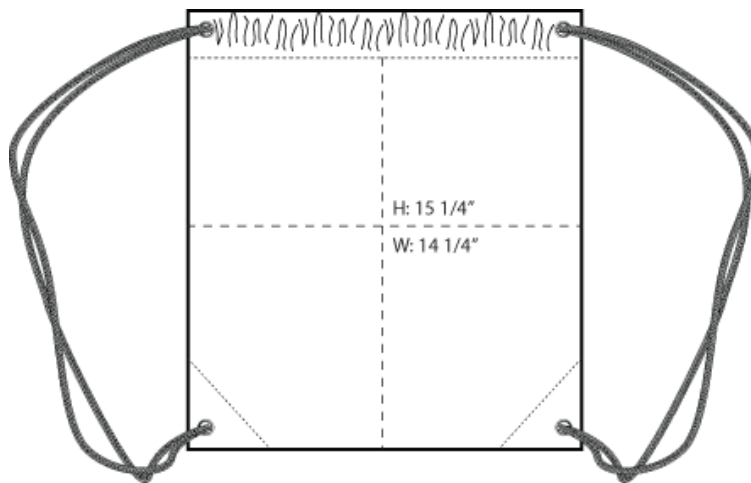

### COLOR INFORMATION

Black  
PMS BLACK 7 C

Lime  
PMS 376 C

Navy  
PMS 533 C

Red  
PMS 1797 C

Royal  
PMS 7687 C

Port & Company® Polypropylene Cinch Pack B157

---

Front View

Back View

Note: Best graphic placement should be per the embellisher/screen printer recommendations.