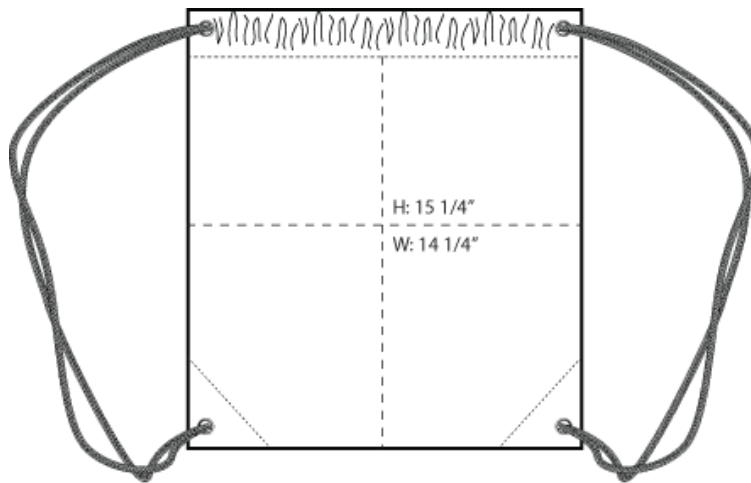

### COLOR INFORMATION

Black  
PMS BLACK 7 C

Lime  
PMS 376 C

Navy  
PMS 533 C

Red  
PMS 1797 C

Royal  
PMS 7687 C

Port & Company® Polypropylene Cinch Pack B157

---

Front View

Back View

Note: Best graphic placement should be per the embellisher/screen printer recommendations.