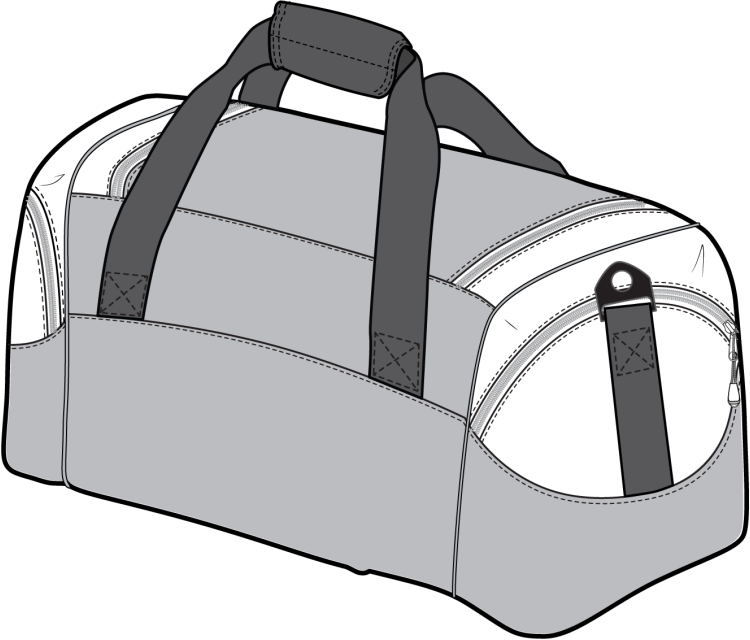

PORT AUTHORITY

Port & Company® Improved Colorblock Small Sport Duffel BG990S

A smaller version of our best-selling, budget-friendly duffel—the BG99.

- 600 denier polyester
- D-shaped zippered opening for easy access
- Padded handle
- Detachable, adjustable shoulder strap
- Front zippered pocket
- Two large side pockets
- Dimensions: 10”h x 20”w x 10.25”d; Approx. 2,050 cubic inches

**Port & Company® Improved Colorblock Small Sport Duffel
BG990S**

Front View

Back View

Note: Best graphic placement should be per the embellisher/screen printer recommendations.