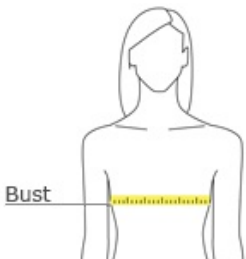

Junior Ladies Adjustable Strappy Tank DT246

Under a favorite hoodie or with a cardigan, there's always room for a new tank. Ours features a long, layerable silhouette with adjustable straps and a bit of spandex for stretch.

- 4.1-ounce, 95/5 cotton/spandex
- Satin elastic adjustable straps
- No shelf bra
- Double-needle hem

CARE INSTRUCTIONS

Machine wash cold with similar colors. Non-chlorine bleach when needed. Tumble dry low. Cool iron if necessary.

front

back

HOW TO MEASURE

BUST
With arms down at sides, measure around the upper body, under arms and around the fullest part of the bust.

SIZE CHART

	S	M	L	XL	XXL	3XL	4XL
Size	3/5	7/9	11/13	15/17	17/19	19/21	21/23
Bust	30-32	33-35	36-37	38-39	40-41	42-44	45-47