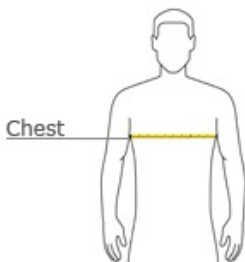

Pullover Hooded Sweatshirt with Stripe F255

Outfit both adults and kids with this sporty essential. Colorfast to stay bright wash after wash, this comfortable sweatshirt has a full athletic cut with minimal shrinkage.

- 9-ounce, 60/40 ring spun combed cotton/poly
- Fully coverseamed
- Locker patch
- Dyed-to-match drawcord
- Set-in sleeves
- Rib knit cuffs and waistband
- Side pockets

CARE INSTRUCTIONS

Machine wash cold with like colors. Do not bleach. Tumble dry low. Warm iron if necessary.

front

back

HOW TO MEASURE

CHEST

With arms down at sides, measure around the upper body, under arms and over the fullest part of the chest.

SIZE CHART

	XS	S	M	L	XL	2XL	3XL	4XL
Chest	32-34	35-37	38-40	41-43	44-46	47-49	50-53	54-57