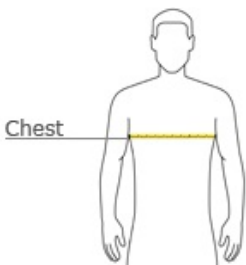

Youth Long Sleeve Essential T-Shirt PC61YLS

Nothing beats this traditional t-shirt in comfort, versatility and casual style.

- Heavyweight 6.1-ounce, 100% cotton
- Coverseamed neck
- Shoulder-to-shoulder taping
- Double-needle hem

**

CARE INSTRUCTIONS

Coming Soon Port & Company® - Youth Long Sleeve Essential T-Shirt. PC61YLS

front

back

HOW TO MEASURE

CHEST

With arms down at sides, measure around the upper body, under arms and over the fullest part of the chest.

SIZE CHART

	XS	S	M	L	XL
Chest	24-25	25-28	28-30	30-32	32-35

COLOR INFORMATION

Ash**

Athletic Heather*

Athletic Maroon

Black

Dark Green