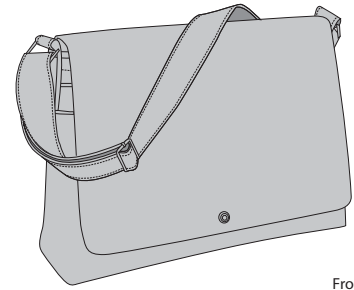

RED HOUSE

THE WINE COUNTRY LIFESTYLE

Front

CHECK MESSENGER BAG

RH39

Well-suited for casual or business needs, this messenger features a padded laptop sleeve and ample room for your cell phone, keys and other necessities. Internal zip pocket, front flap with an interior zippered pocket, Red House grommet and magnetized snap closure.

Finished Measurements in Inches	
Size	
Height	13"
Width	17"
Depth at Top	2"
Depth at Bottom	4"

Colors	
	Dark Chocolate Brown/Mocha
	Black/Grey
	Black

Please Note:

Colors shown are approximate and for reference only. For closest match see PMS colors, or for exact match, returnable samples and grommeted samples are available.