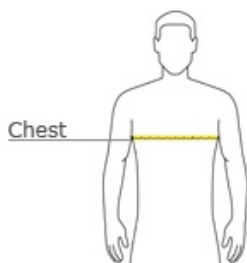

- 2.1-ounce, 100% polyester mesh
- White mesh reverse
- Double-needle hem

*Due to the nature of 100% polyester performance fabrics, special care must be taken throughout the screen printing process.*

### HOW TO MEASURE

#### CHEST

With arms down at sides, measure around the upper body, under arms and over the fullest part of the chest.