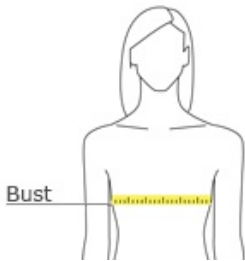

Ladies Valencia Peak™ Soft Shell Jacket WL6579

With its contoured fit and weather resistance, the Valencia Peak is just right for trekking inside or outside the city limits.

- 100% polyester Precision II water resistant shell with 100% polyester Chamois Touch™ tricot lining
- Cadet collar
- Zipper garage
- Front zippered pockets
- Interior pockets
- Contrast Columbia logo embroidered on upper left sleeve
- Open hem

CARE INSTRUCTIONS

Columbia® - Ladies Valencia Peak™ Soft Shell Jacket.
WL6579

front

back

HOW TO MEASURE

BUST

With arms down at sides, measure around the upper body, under arms and around the fullest part of the bust.

SIZE CHART

	S	M	L	XL	2X	3X
Size	4/6	8/10	12/14	16/18	20 W/22W	24W/26 W
Bust	34-36	36-38	38-41	41-44	46-49	50-53

COLOR INFORMATION

Black
PMS Black 5 C