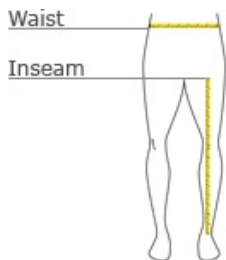

Youth Sweatpant Y257

From working out to hanging out, sweatpants are an absolute essential.

- 9-ounce, 60/40 ring spun combed cotton/poly
- Rib knit waistband
- Front slash pockets
- No back pocket
- Open hem cuffs

CARE INSTRUCTIONS

Machine wash cold. Wash with like colors. Do not bleach. Tumble dry low. Warm iron if necessary.

front

back

HOW TO MEASURE

WAIST
Measure waist at the height pants are normally worn, and keep tape comfortably loose.

INSEAM
Measure a similar style pant that fits well and is the desired length. Measure from the crotch seam to the hem.

SIZE CHART

	XS	S	M	L	XL
Waist	22-23	23-24	25-26	27-28	29-30

COLOR INFORMATION

Athletic Heather
PMS No Match