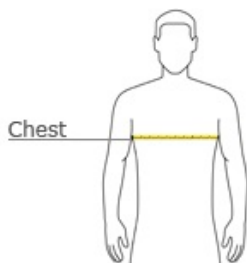

Youth Pullover Hooded Sweatshirt with Contrast Color Y264

This winning sweatshirt is loaded with details to make it a true team favorite. White contrast at the shoulders, base of the hood and under the arms draws attention and complements your logo. A full athletic cut gives easy movement, while colorfastness and minimal shrinkage means this sweatshirt will retain its look and fit for seasons to come.

- 9-ounce, 60/40 ring spun combed cotton/poly
- Twill-taped neck
- Jersey hood lining
- Locker patch
- Locker loop
- Rib knit cuffs and waistband
- Front pouch pocket

CARE INSTRUCTIONS

Machine wash cold with like colors. Do not bleach. Tumble dry low. Warm iron if necessary.

front

back

HOW TO MEASURE

CHEST
With arms down at sides, measure around the upper body, under arms and over the fullest part of the chest.

SIZE CHART

	XS	S	M	L	XL
Size	4	6/8	10/12	14/16	18/20
Chest	25-26	26-28	28-30	30-32	32-35